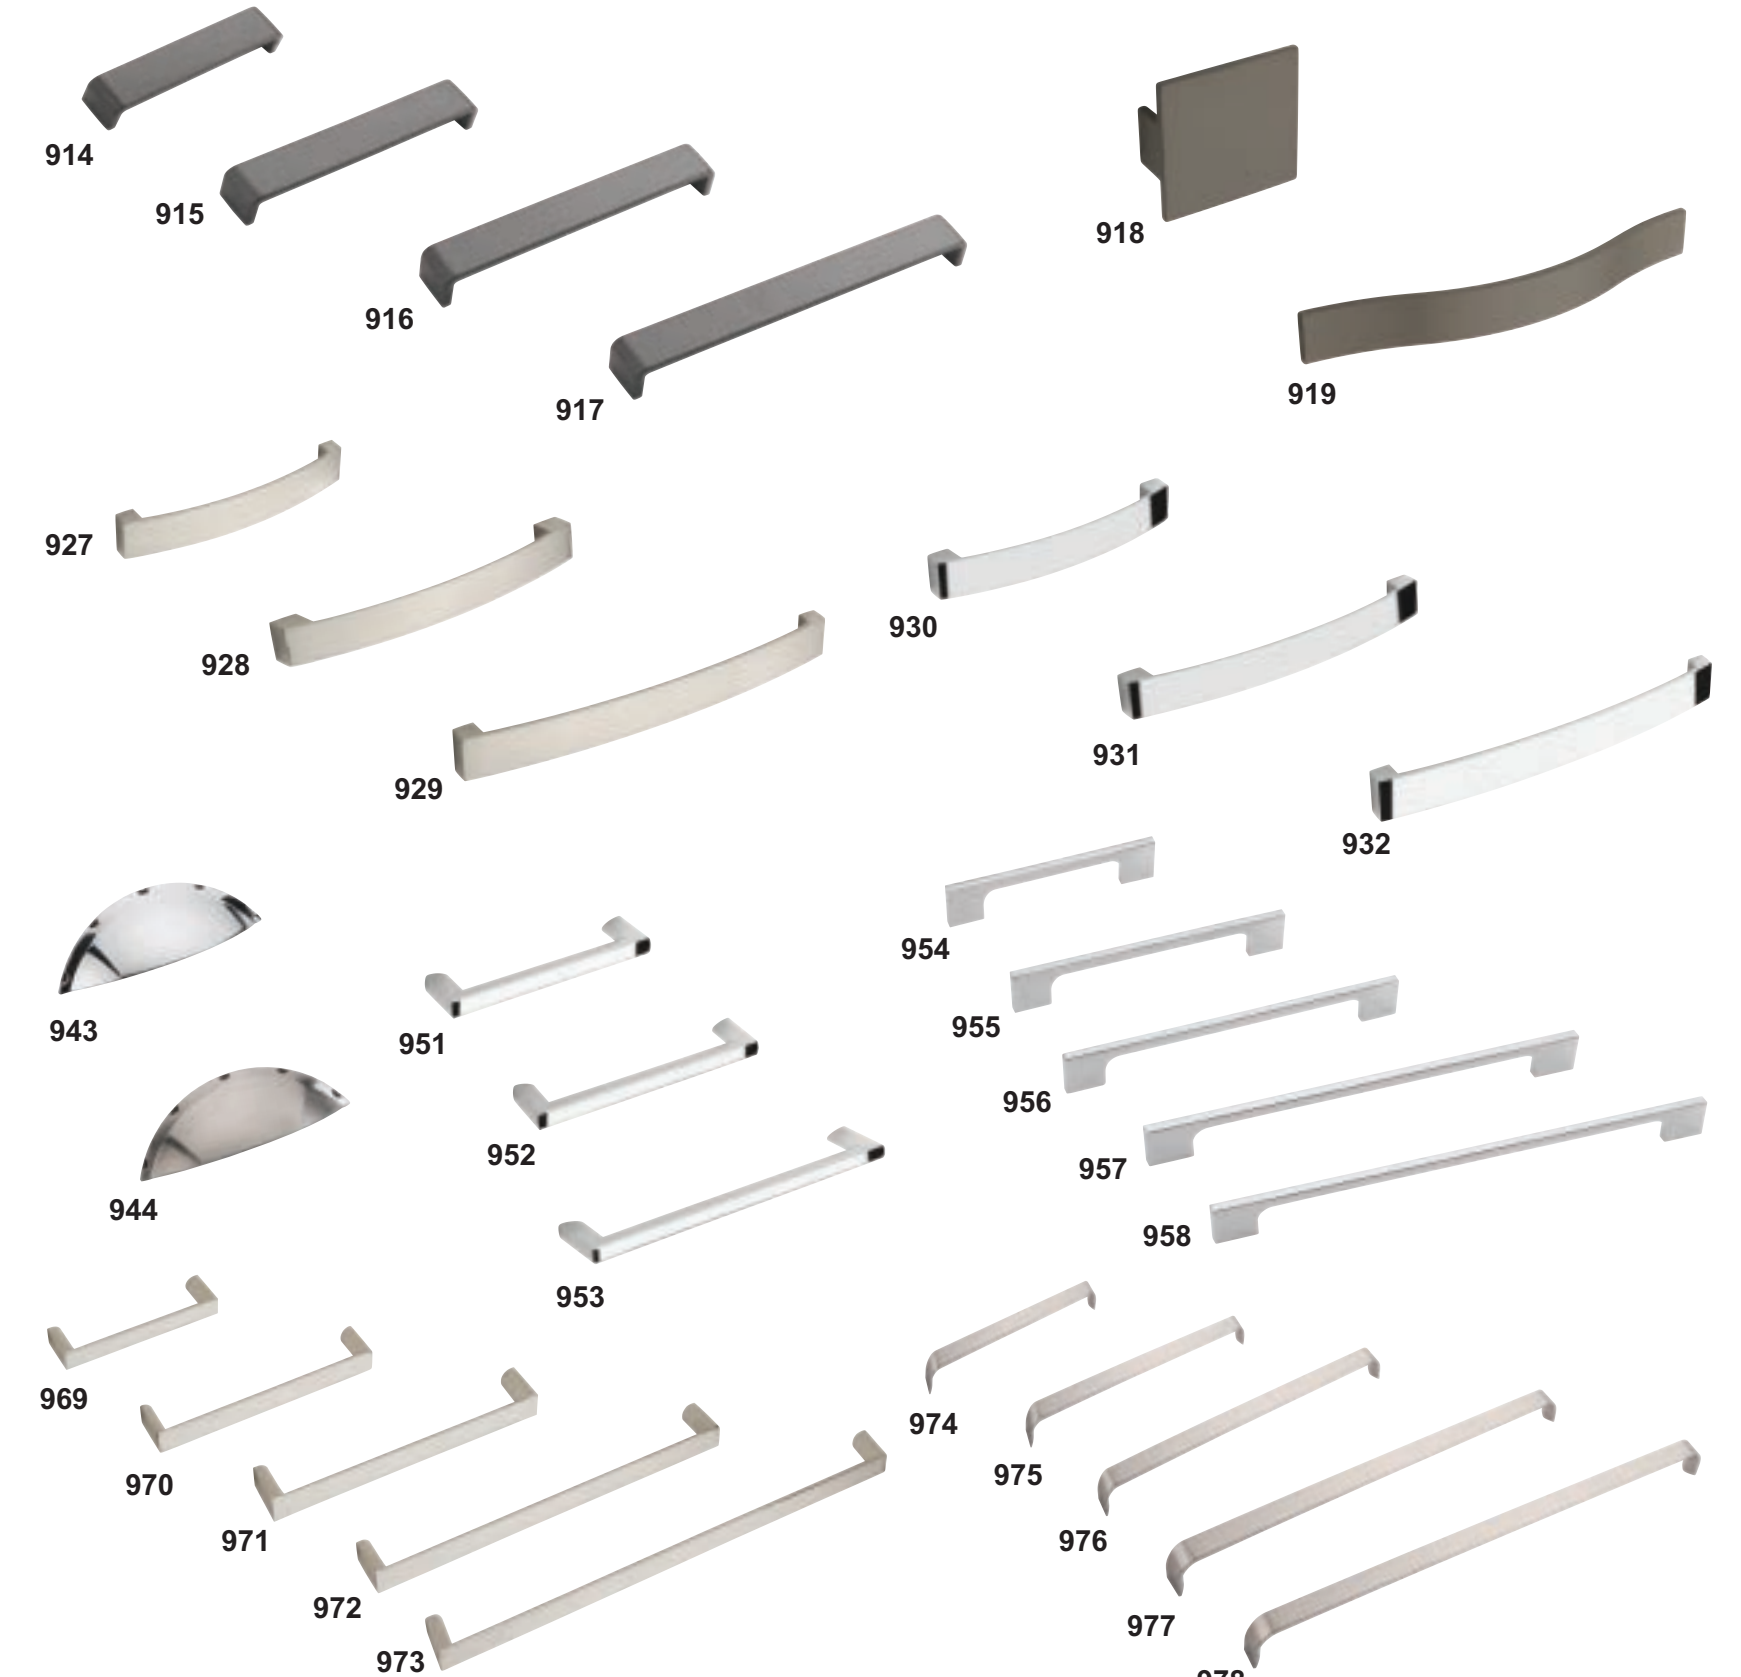

Recommended Fascia Options: Metro Kashmir, Integra Kashmir, Solent Fjord.

There are 18 optional widths available from 197mm wide to 1145mm wide. Codes 650 - 666.

There are 19 optional widths available from 188mm wide to 1185mm wide. Codes 610 - 628.

There are 15 optional widths available from 147mm wide to 1197mm wide. Codes 1250 - 1263 are rear fixing.