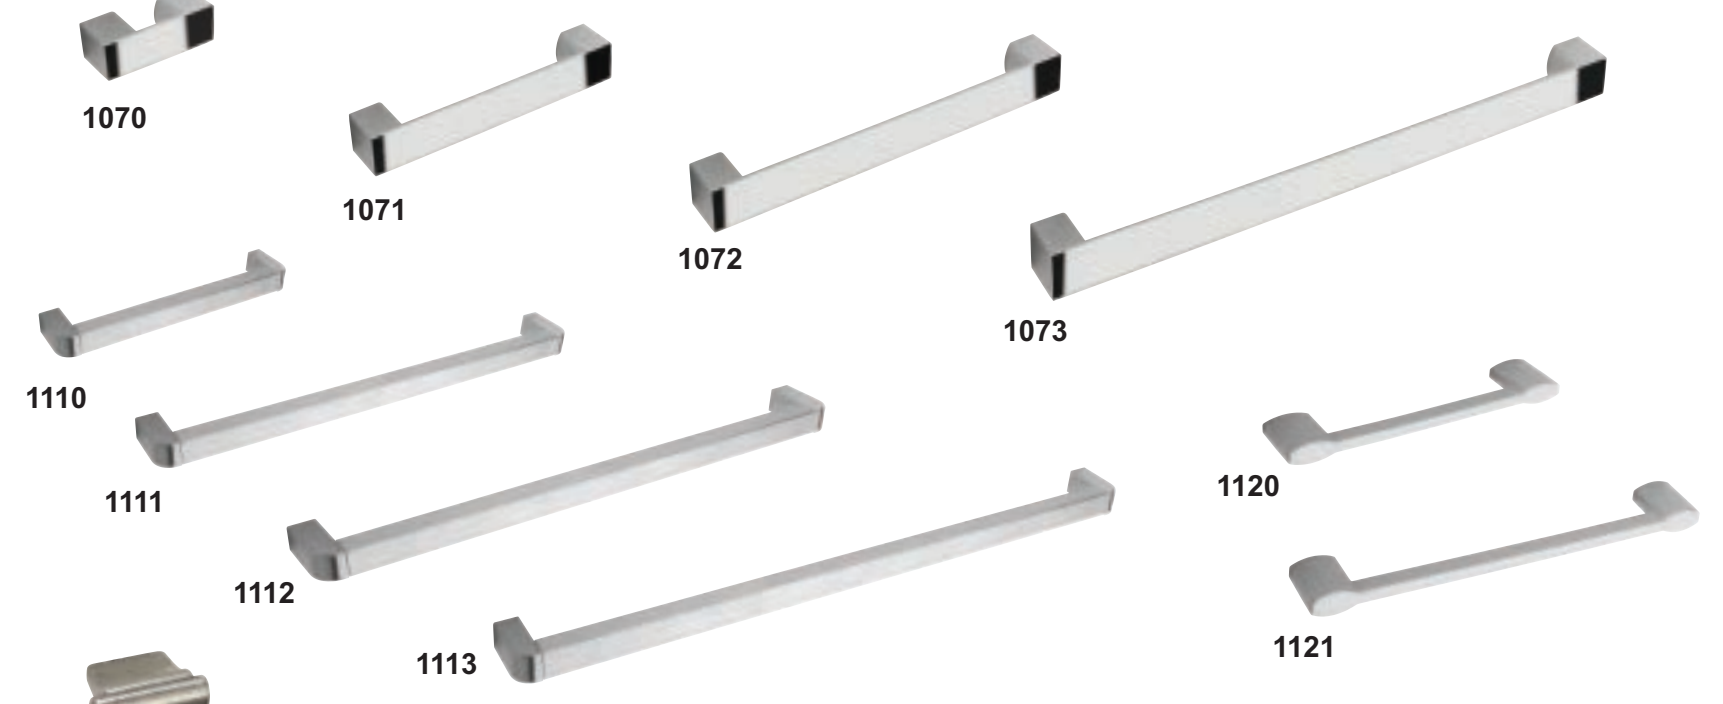

Recommended Fascia Options: Metro Kashmir, Integra Kashmir, Solent Fjord.

There are 18 optional widths available from 197mm wide to 1145mm wide. Codes 650 - 666.

There are 19 optional widths available from 188mm wide to 1185mm wide. Codes 610 - 628.

There are 15 optional widths available from 147mm wide to 1197mm wide. Codes 1250 - 1263 are rear fixing.