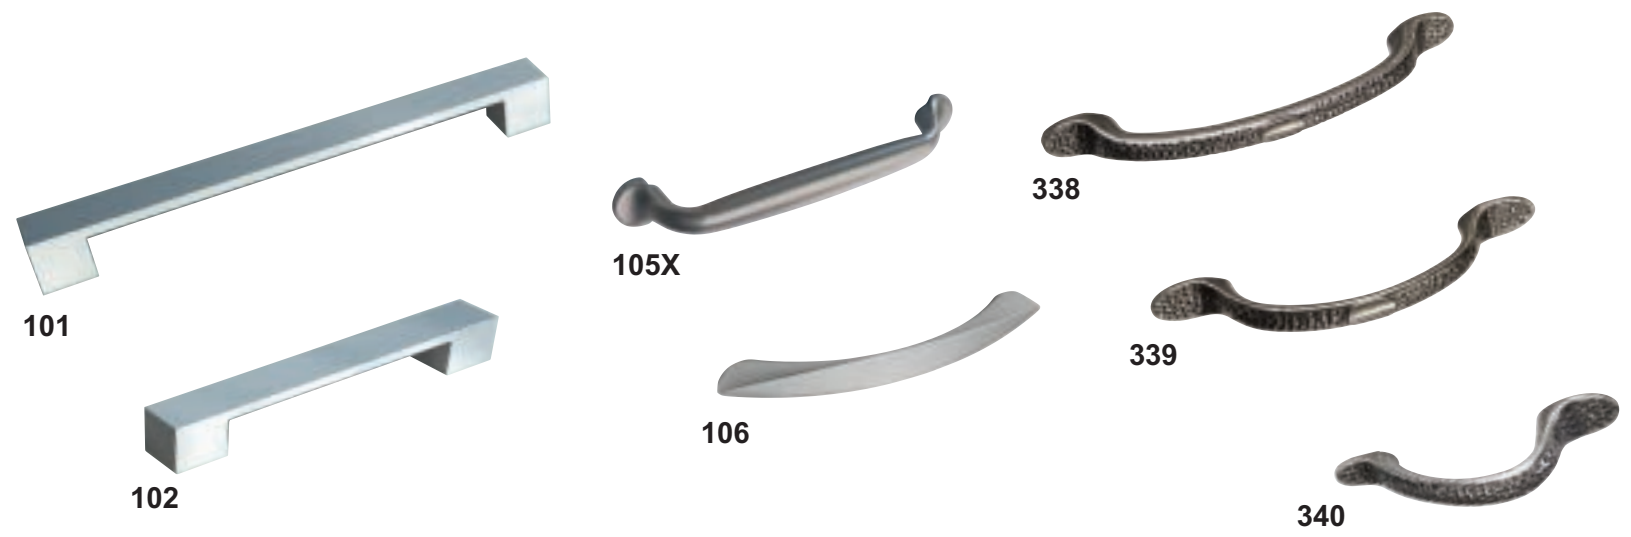

Recommended Fascia Options: Metro Kashmir, Integra Kashmir, Solent Fjord.

There are 18 optional widths available from 197mm wide to 1145mm wide. Codes 650 - 666.

There are 19 optional widths available from 188mm wide to 1185mm wide. Codes 610 - 628.