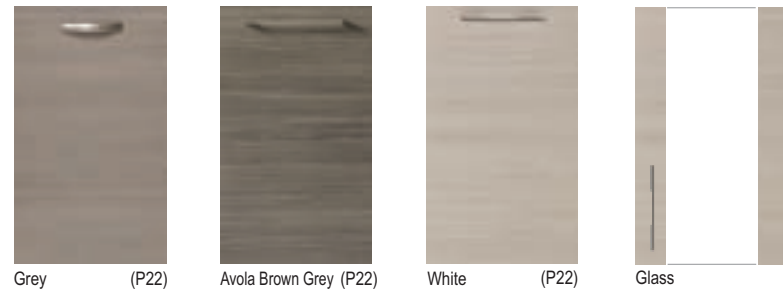

Avola (Mfc)