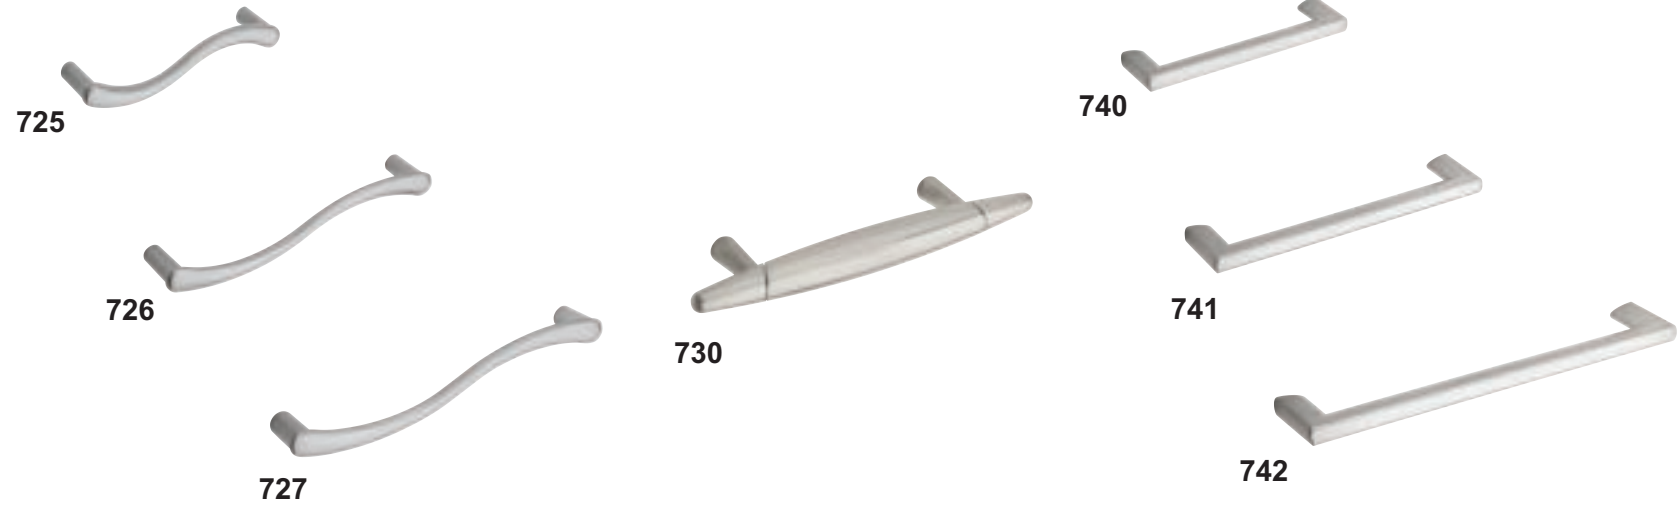

Recommended Fascia Options: Metro Kashmir, Integra Kashmir, Solent Fjord.

There are 18 optional widths available from 197mm wide to 1145mm wide. Codes 650 - 666.

There are 19 optional widths available from 188mm wide to 1185mm wide. Codes 610 - 628.

There are 15 optional widths available from 147mm wide to 1197mm wide. Codes 1250 - 1263 are rear fixing.