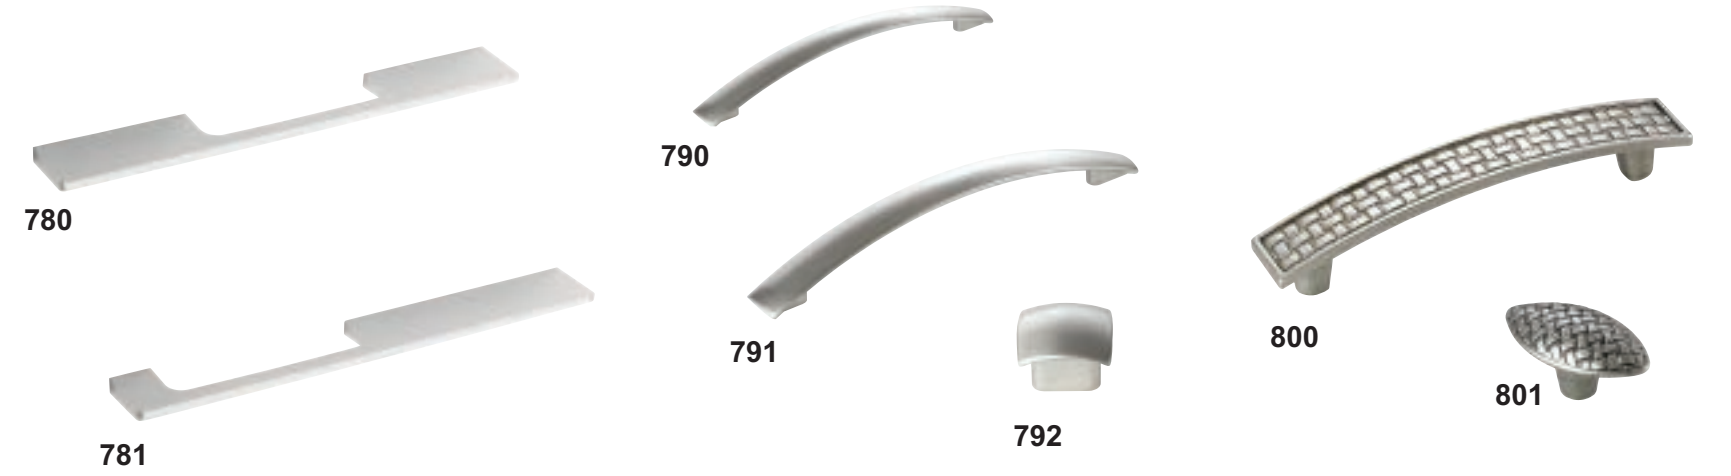

Recommended Fascia Options: Metro Kashmir, Integra Kashmir, Solent Fjord.

There are 18 optional widths available from 197mm wide to 1145mm wide. Codes 650 - 666.

There are 19 optional widths available from 188mm wide to 1185mm wide. Codes 610 - 628.

There are 15 optional widths available from 147mm wide to 1197mm wide. Codes 1250 - 1263 are rear fixing.