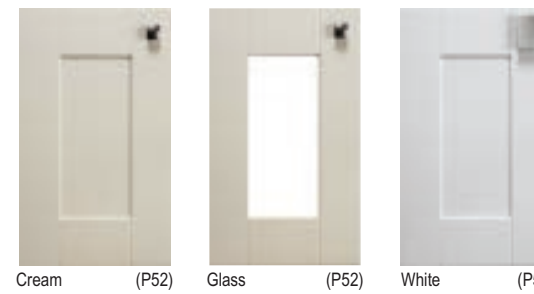

Image (Gloss)

Image (Gloss) - Linea Top Fix Handle

Gloss (Lacquered)

Pendle (Timber, Veneers)

Integra (Gloss Lacquers)

Tempo Linea Driftwood with Image Linea Grey Mist Gloss

As the name suggests, Driftwood is heavily structured, as if worn by nature's oceans. The wild grain pattern, combined with deep texture and grey tones combine superbly well with the contrast of the calm Image Linea Grey Mist Gloss. The mixing of the gloss unicolour, matt texture and timber finish is on trend and will remain so, for many years to come. Featured is the Linea top fix pull handle adding to the overall visual appeal.