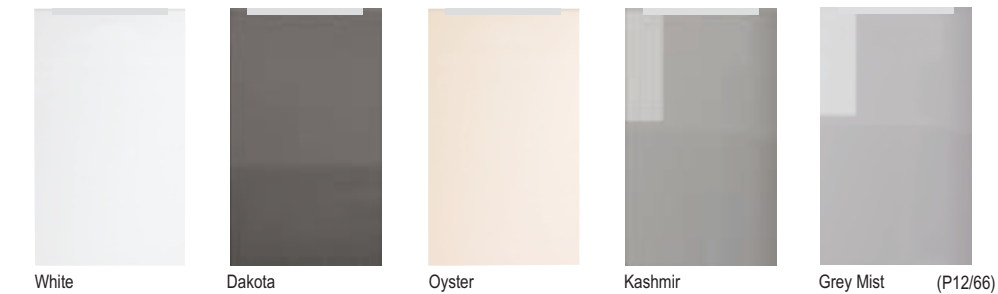

Image (Gloss)

Image (Gloss) - Linea Top Fix Handle

Gloss (Lacquered)

Pendle (Timber, Veneers)

Integra (Gloss Lacquers)

Tempo Linea Driftwood with Image Linea Grey Mist Gloss

As the name suggests, Driftwood is heavily structured, as if worn by nature's oceans. The wild grain pattern, combined with deep texture and grey tones combine superbly well with the contrast of the calm Image Linea Grey Mist Gloss. The mixing of the gloss unicolour, matt texture and timber finish is on trend and will remain so, for many years to come. Featured is the Linea top fix pull handle adding to the overall visual appeal.