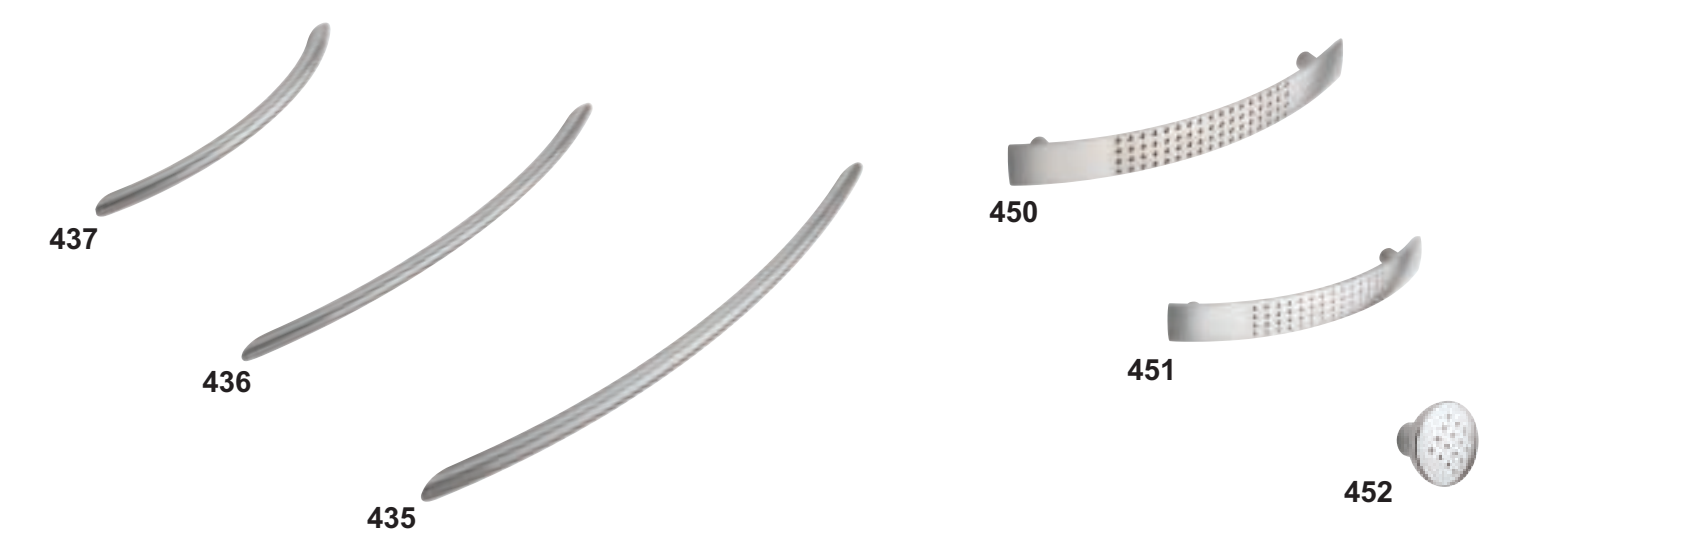

Recommended Fascia Options: Metro Kashmir, Integra Kashmir, Solent Fjord.

There are 18 optional widths available from 197mm wide to 1145mm wide. Codes 650 - 666.

There are 19 optional widths available from 188mm wide to 1185mm wide. Codes 610 - 628.

There are 15 optional widths available from 147mm wide to 1197mm wide. Codes 1250 - 1263 are rear fixing.