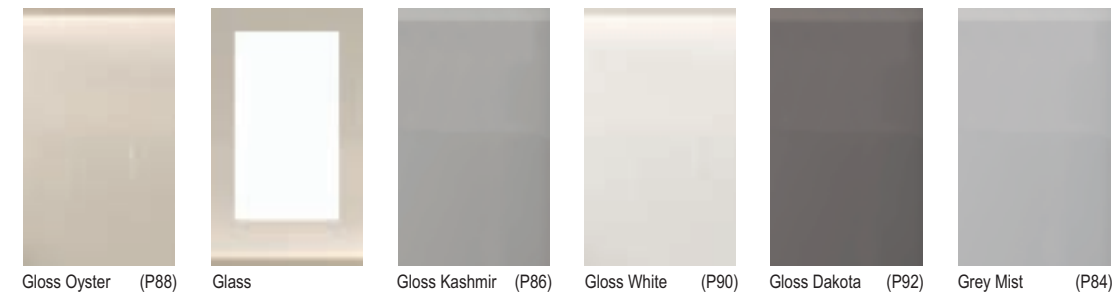

Image (Gloss)

Image (Gloss) - Linea Top Fix Handle

Gloss (Lacquered)

Pendle (Timber, Veneers)

Integra (Gloss Lacquers)

Tempo Linea Driftwood with Image Linea Grey Mist Gloss

As the name suggests, Driftwood is heavily structured, as if worn by nature's oceans. The wild grain pattern, combined with deep texture and grey tones combine superbly well with the contrast of the calm Image Linea Grey Mist Gloss. The mixing of the gloss unicolour, matt texture and timber finish is on trend and will remain so, for many years to come. Featured is the Linea top fix pull handle adding to the overall visual appeal.