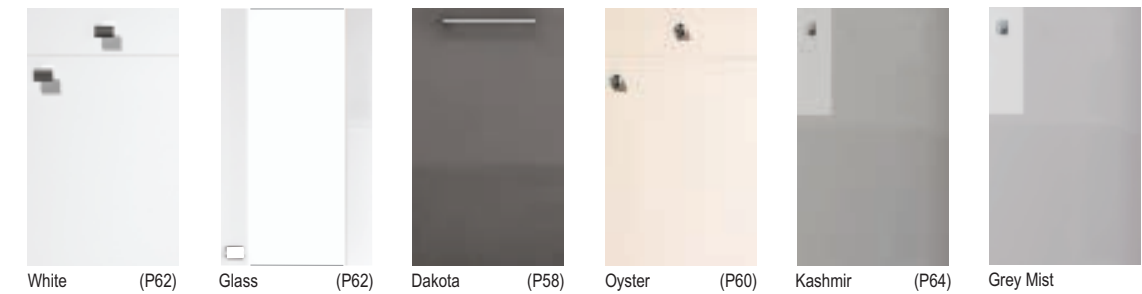

Image (Gloss)

Image (Gloss) - Linea Top Fix Handle

Gloss (Lacquered)

Pendle (Timber, Veneers)

Integra (Gloss Lacquers)

Tempo Linea Driftwood with Image Linea Grey Mist Gloss

As the name suggests, Driftwood is heavily structured, as if worn by nature's oceans. The wild grain pattern, combined with deep texture and grey tones combine superbly well with the contrast of the calm Image Linea Grey Mist Gloss. The mixing of the gloss unicolour, matt texture and timber finish is on trend and will remain so, for many years to come. Featured is the Linea top fix pull handle adding to the overall visual appeal.