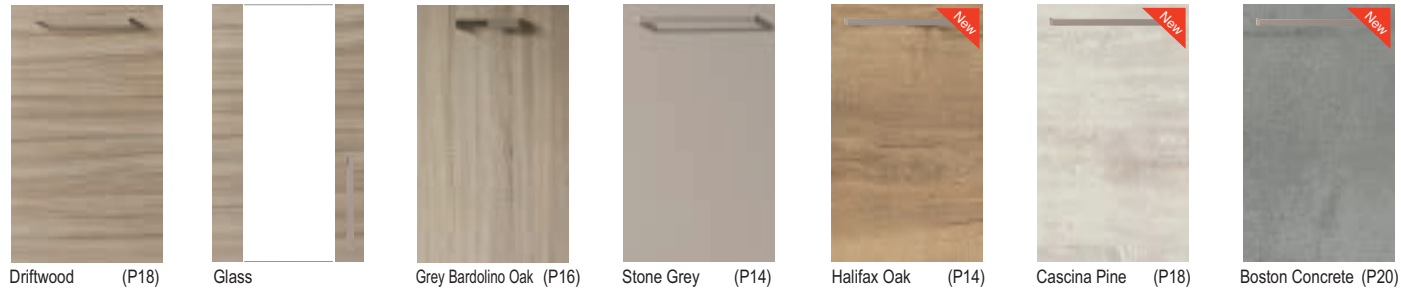

Tempo (Mfc)