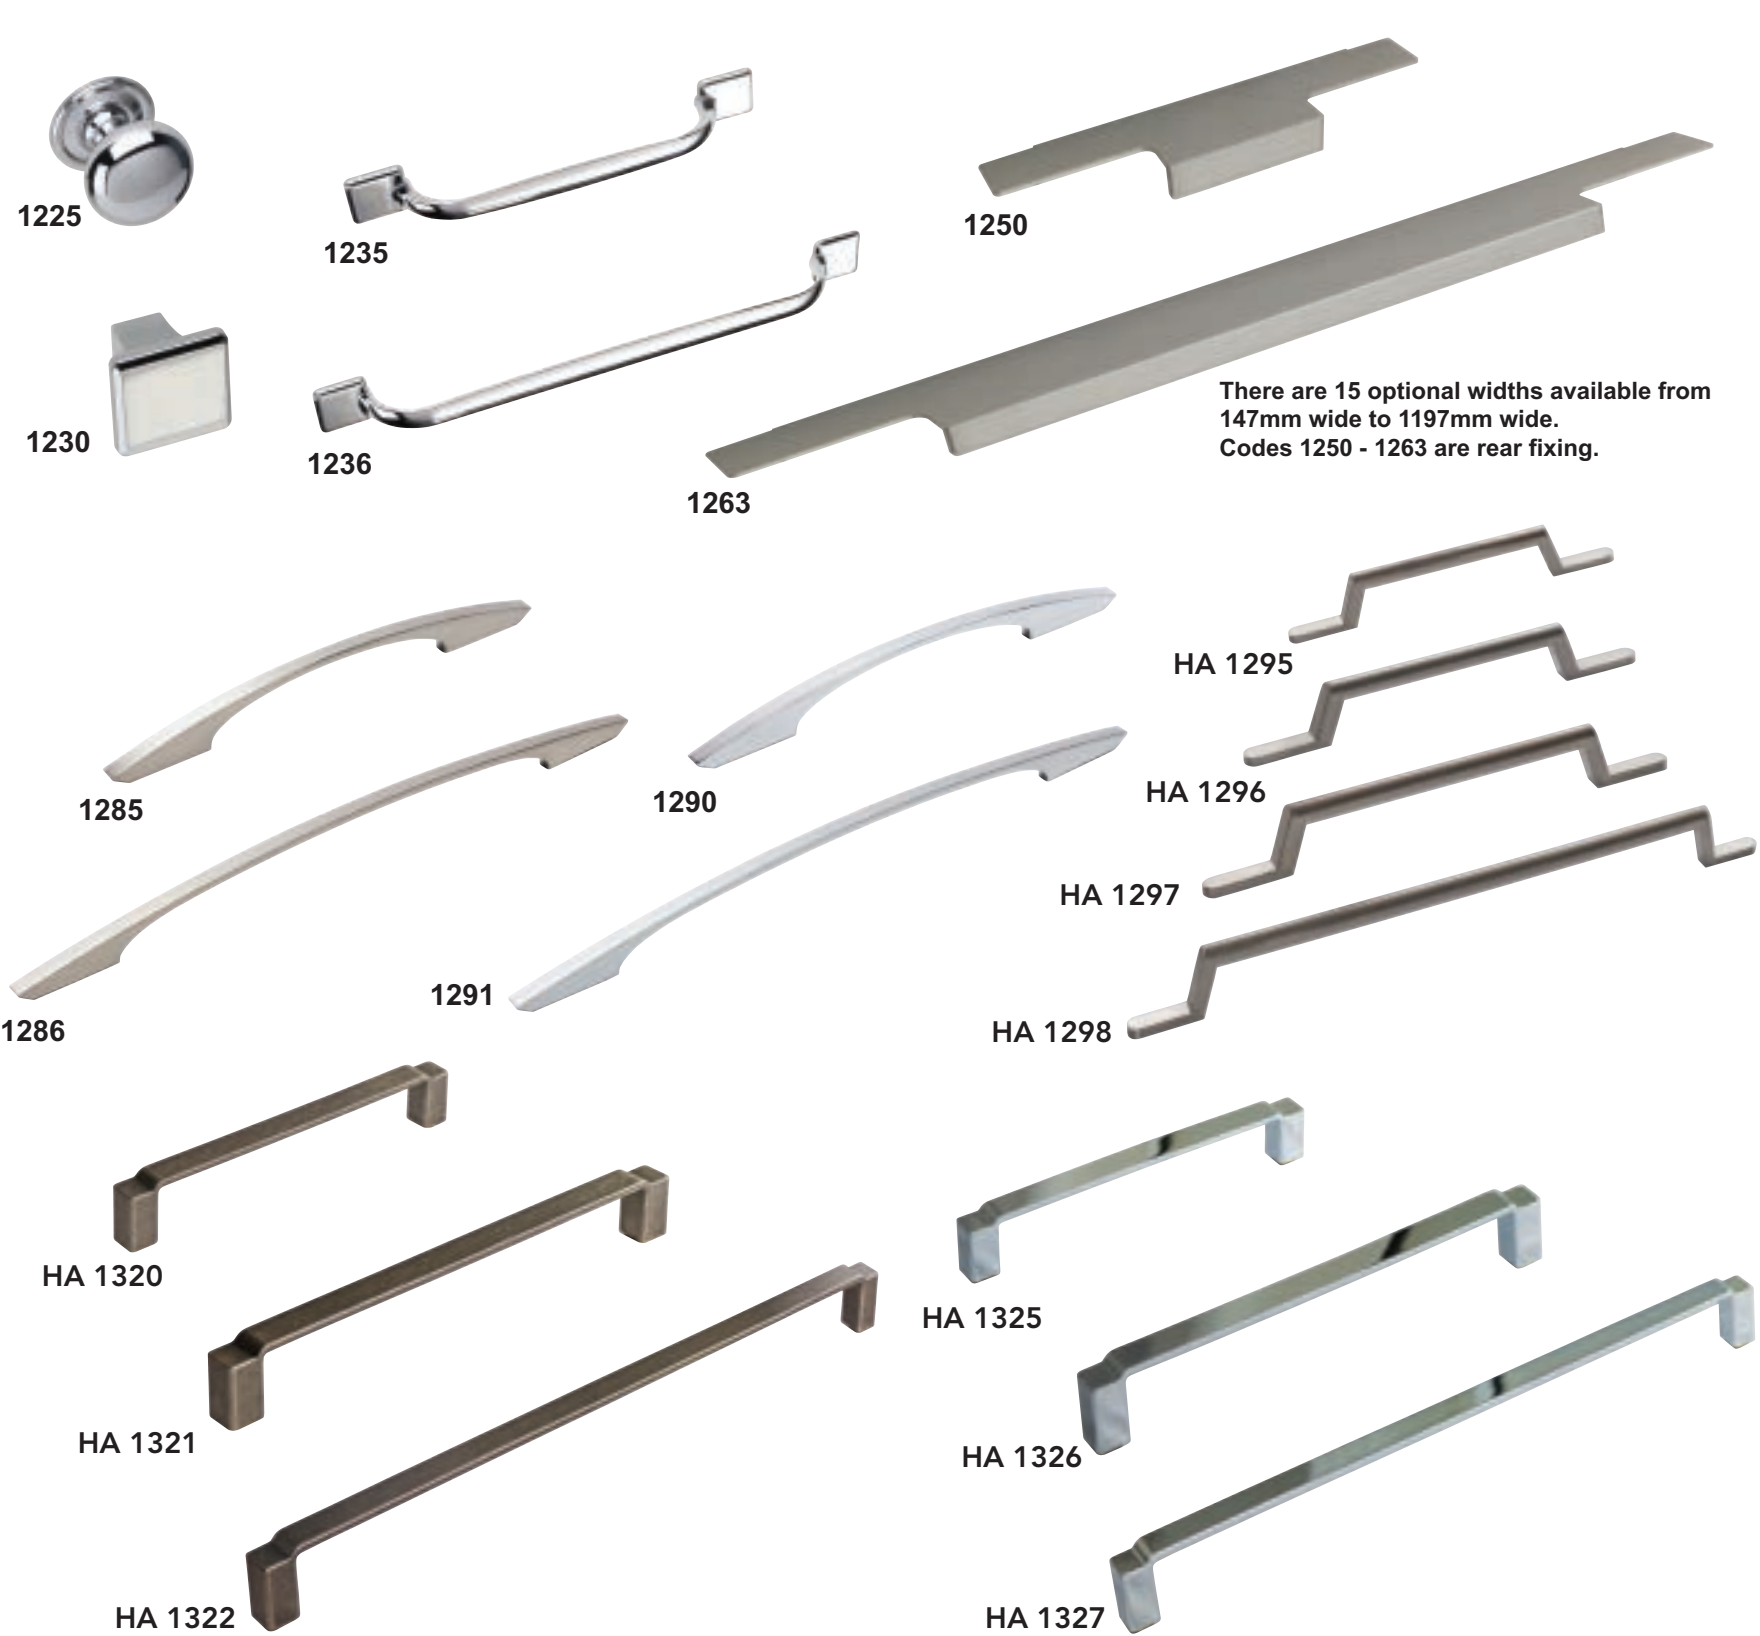

Recommended Fascia Options: Metro Kashmir, Integra Kashmir, Solent Fjord.

There are 18 optional widths available from 197mm wide to 1145mm wide. Codes 650 - 666.

There are 19 optional widths available from 188mm wide to 1185mm wide. Codes 610 - 628.

There are 15 optional widths available from 147mm wide to 1197mm wide. Codes 1250 - 1263 are rear fixing.