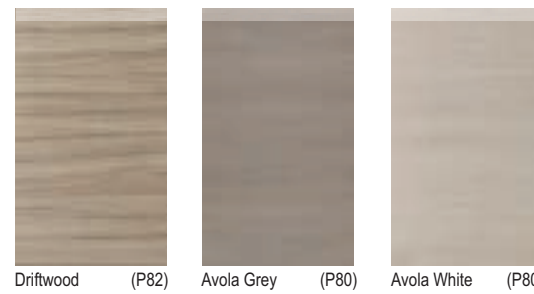

Integra (Mfc)