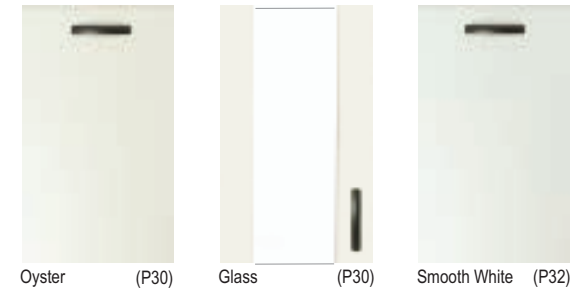

Cologne (Vinyl)