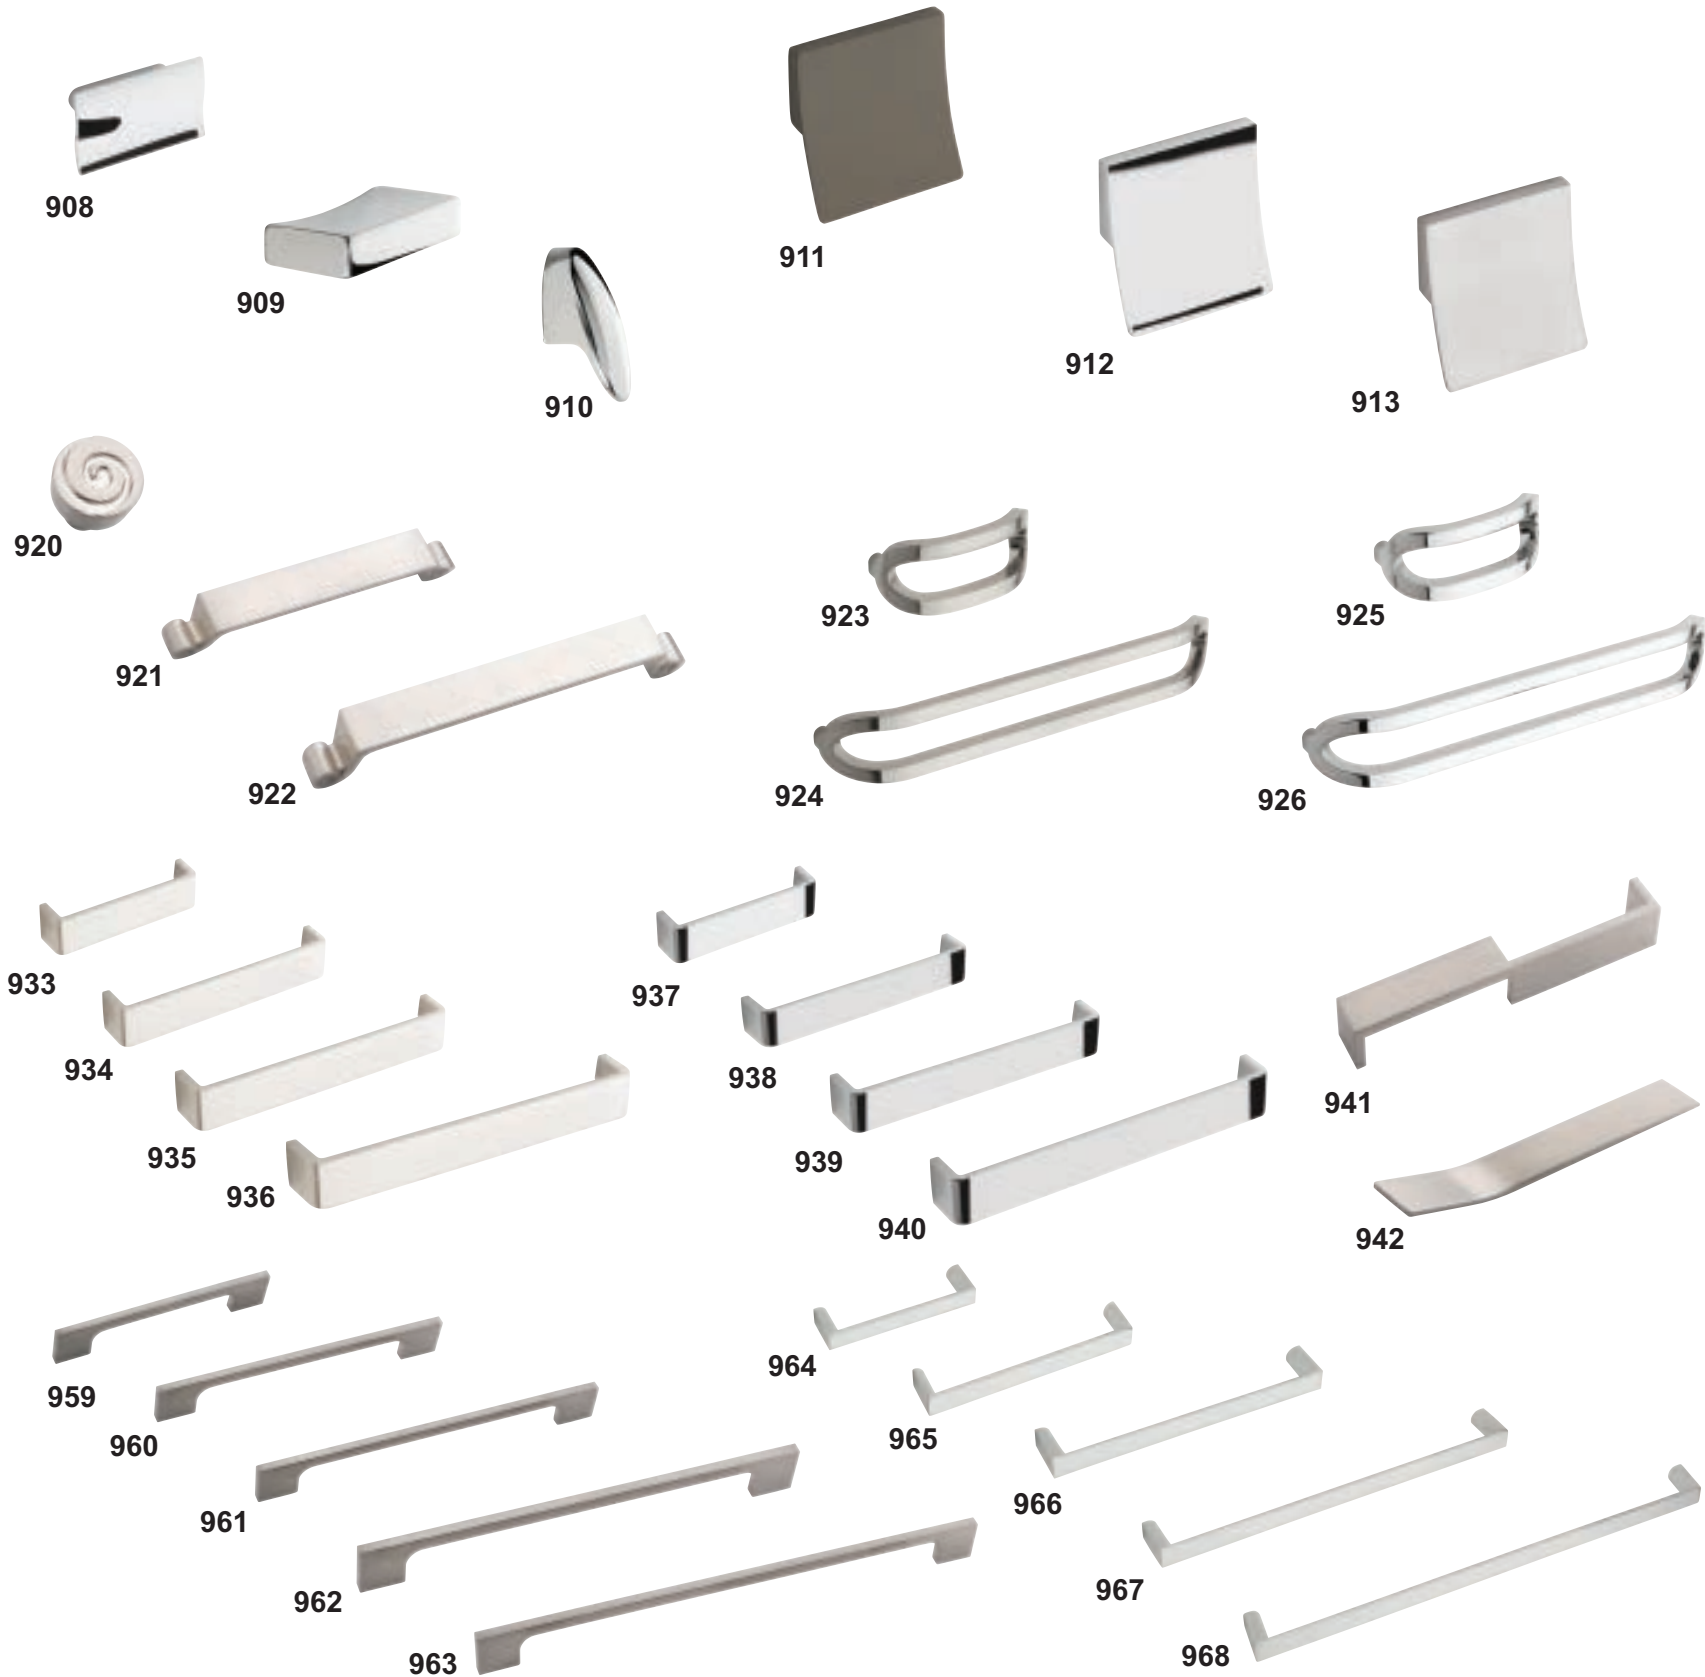

Recommended Fascia Options: Metro Kashmir, Integra Kashmir, Solent Fjord.

There are 18 optional widths available from 197mm wide to 1145mm wide. Codes 650 - 666.

There are 19 optional widths available from 188mm wide to 1185mm wide. Codes 610 - 628.

There are 15 optional widths available from 147mm wide to 1197mm wide. Codes 1250 - 1263 are rear fixing.