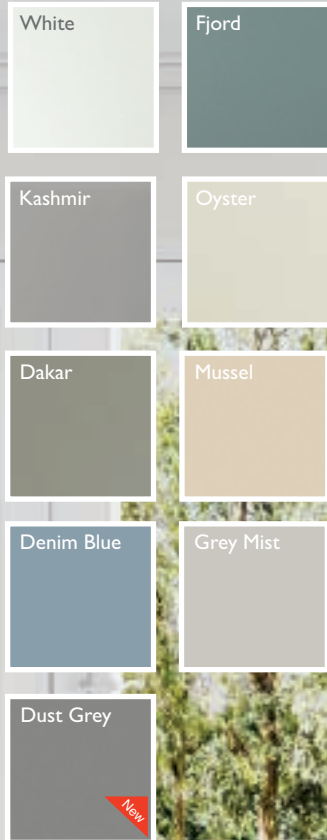

Solent Fjord

Soft tones combined with the matt paint effect vinyl, within the Solent door, bringing gentle style to any home.
Handle Ref: 740/742