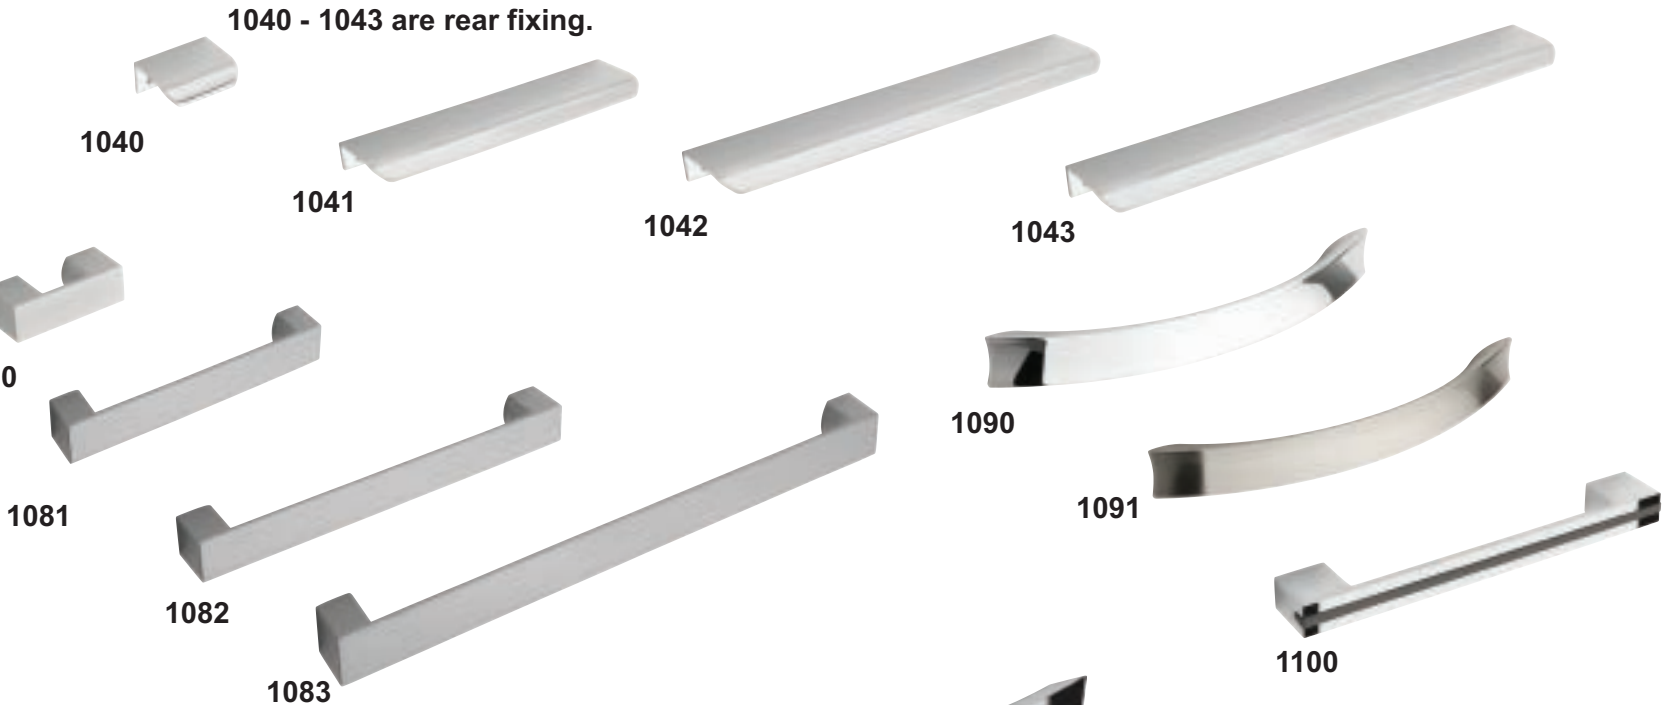

Recommended Fascia Options: Metro Kashmir, Integra Kashmir, Solent Fjord.

There are 18 optional widths available from 197mm wide to 1145mm wide. Codes 650 - 666.

There are 19 optional widths available from 188mm wide to 1185mm wide. Codes 610 - 628.

There are 15 optional widths available from 147mm wide to 1197mm wide. Codes 1250 - 1263 are rear fixing.